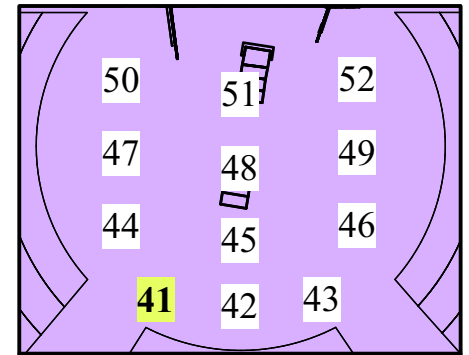

Side <R R53

Side <R R368

Low Side <R R302

Low Side <R R57

Deck Birdies R364

Top R75

Front R54

Side <L R53

Side <L R368

Low Side <L R302

Low Side <L R57

MACHINAL

Directed by: Keith Kirk		Magic Sheet: Basic Systems	
Lighting Designer: Michael Jarett	Rev7	RevDate: 2-6-20	
Asso LD: Austin Harber	VCUarts Theatre	Page 1 of 3	

Pixel Map Groups

- 611: Birdies
- 681: Camera Flashes

Scene 7:

- 271 - Table
- 272 - Lamp
- 273 - Lamp
- 275 - US Practical
- 276 - US Practical

Mover Key

- 401: VL-1100 TD
- 411: VL-1000 TSD
- 431: VL-2500 Spot
- 441: VLX Wash
- 402: VL-2000

Scene 8:

- 281-289: Camera Flash
- Various:
- 471 - Hazer
- 500 - Houselight
- 501 - Aisle Light

MACHINAL		
Directed by: Keith Kirk	Magic Sheet: Movers	
Lighting Designer: Michael Jarett	Rev7	RevDate: 2-6-20
Asso LD: Austin Harber	VCUarts Theatre	Page 2 of 3