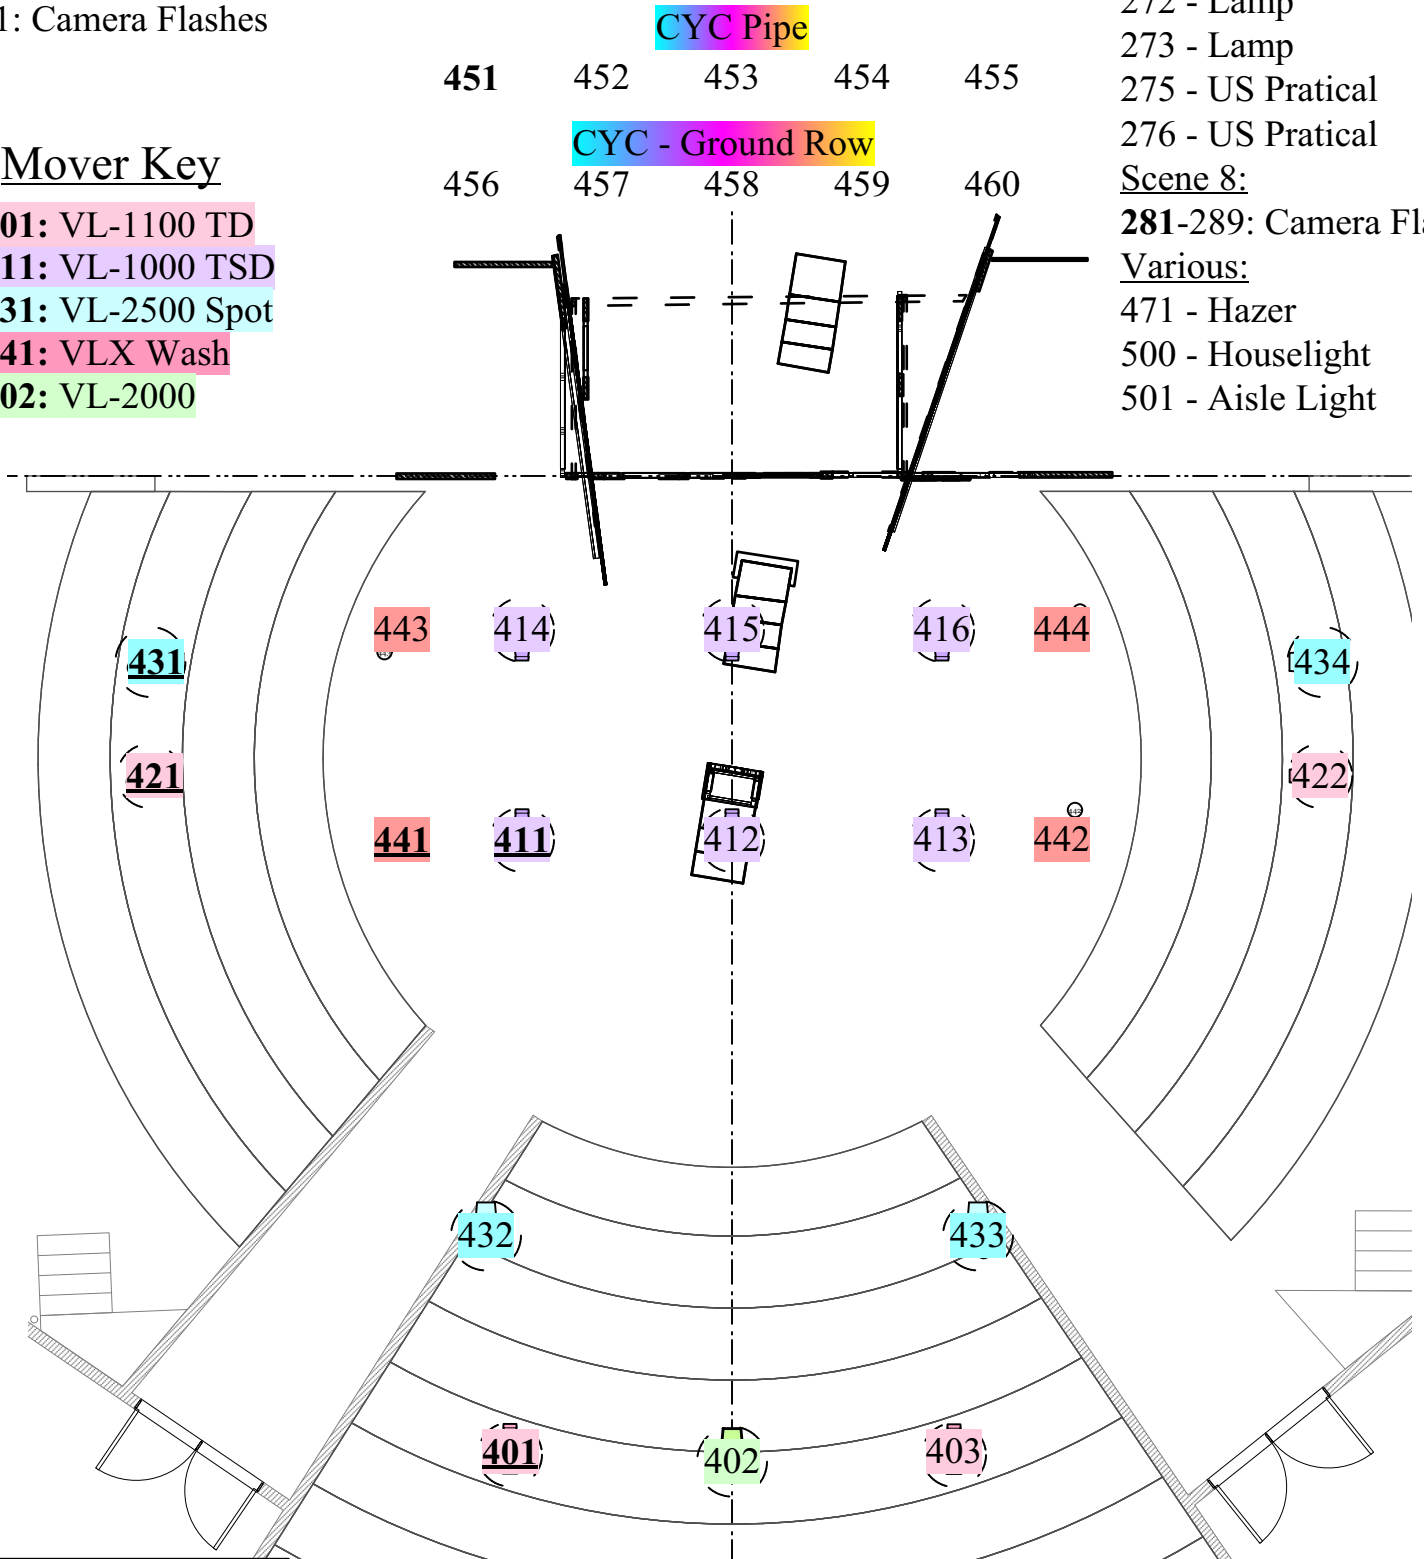

Side <L R368

Low Side <L R302

Low Side <L R57

MACHINAL

Directed by: Keith Kirk		Magic Sheet: Basic Systems	
Lighting Designer: Michael Jarett	Rev7	RevDate: 2-6-20	
Asso LD: Austin Harber	VCUarts Theatre	Page 1 of 3	

Pixel Map Groups

- 611: Birdies
- 681: Camera Flashes

Scene 7:

- 271 - Table
- 272 - Lamp
- 273 - Lamp
- 275 - US Practical
- 276 - US Practical

Mover Key

- 401: VL-1100 TD
- 411: VL-1000 TSD
- 431: VL-2500 Spot
- 441: VLX Wash
- 402: VL-2000

Scene 8:

- 281-289: Camera Flash
- Various:
- 471 - Hazer
- 500 - Houselight
- 501 - Aisle Light

MACHINAL		
Directed by: Keith Kirk	Magic Sheet: Movers	
Lighting Designer: Michael Jarett	Rev7	RevDate: 2-6-20
Asso LD: Austin Harber	VCUarts Theatre	Page 2 of 3