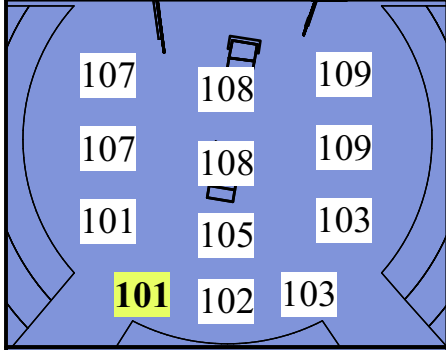

Side <R R53

Side <R R368

Low Side <R R302

Low Side <R R57

Deck Birdies R364

Top R75

Front R54

Side <L R53

Side <L R368

Low Side <L R302

Low Side <L R57

MACHINAL

Directed by: Keith Kirk		Magic Sheet: Basic Systems	
Lighting Designer: Michael Jarett	Rev7	RevDate: 2-6-20	
Asso LD: Austin Harber	VCUarts Theatre	Page 1 of 3	

Pixel Map Groups

- 611: Birdies
- 681: Camera Flashes

Scene 7:

- 271 - Table
- 272 - Lamp
- 273 - Lamp
- 275 - US Practical
- 276 - US Practical

Mover Key

- 401: VL-1100 TD
- 411: VL-1000 TSD
- 431: VL-2500 Spot
- 441: VLX Wash
- 402: VL-2000

Scene 8:

- 281-289: Camera Flash
- Various:
- 471 - Hazer
- 500 - Houselight
- 501 - Aisle Light

MACHINAL		
Directed by: Keith Kirk	Magic Sheet: Movers	
Lighting Designer: Michael Jarett	Rev7	RevDate: 2-6-20
Asso LD: Austin Harber	VCUarts Theatre	Page 2 of 3