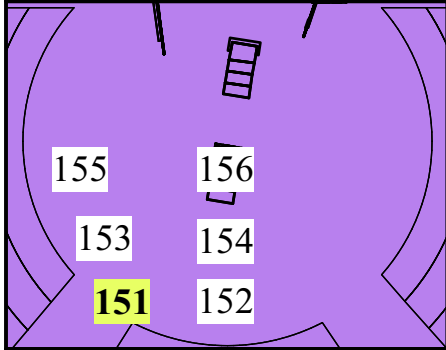

Side <R R53

Side <R R368

Low Side <R R302

Low Side <R R57

Deck Birdies R364

Top R75

Front R54

Side <L R53

Side <L R368

Low Side <L R302

Low Side <L R57

MACHINAL

Directed by: Keith Kirk		Magic Sheet: Basic Systems	
Lighting Designer: Michael Jarett	Rev7	RevDate: 2-6-20	
Asso LD: Austin Harber	VCUarts Theatre	Page 1 of 3	

Pixel Map Groups

- 611: Birdies
- 681: Camera Flashes

Scene 7:

- 271 - Table
- 272 - Lamp
- 273 - Lamp
- 275 - US Practical
- 276 - US Practical

Mover Key

- 401: VL-1100 TD
- 411: VL-1000 TSD
- 431: VL-2500 Spot
- 441: VLX Wash
- 402: VL-2000

Scene 8:

- 281-289: Camera Flash
- Various:
- 471 - Hazer
- 500 - Houselight
- 501 - Aisle Light

MACHINAL		
Directed by: Keith Kirk	Magic Sheet: Movers	
Lighting Designer: Michael Jarett	Rev7	RevDate: 2-6-20
Asso LD: Austin Harber	VCUarts Theatre	Page 2 of 3