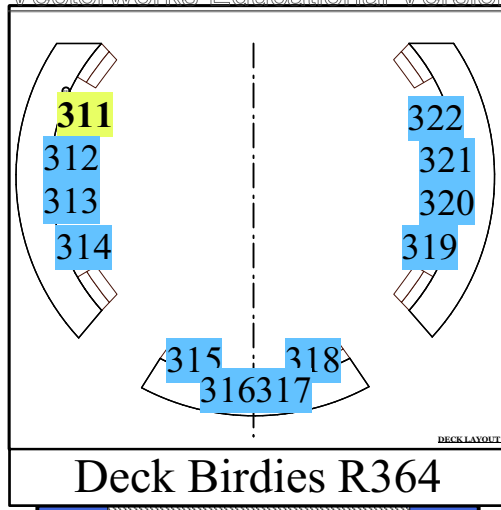

Side <R R53

Side <R R368

Low Side <R R302

Low Side <R R57

Deck Birdies R364

Top R75

Front R54

Side <L R53

Side <L R368

Low Side <L R302

Low Side <L R57

MACHINAL

Directed by: Keith Kirk		Magic Sheet: Basic Systems	
Lighting Designer: Michael Jarett	Rev7	RevDate: 2-6-20	
Asso LD: Austin Harber	VCUarts Theatre	Page 1 of 3	