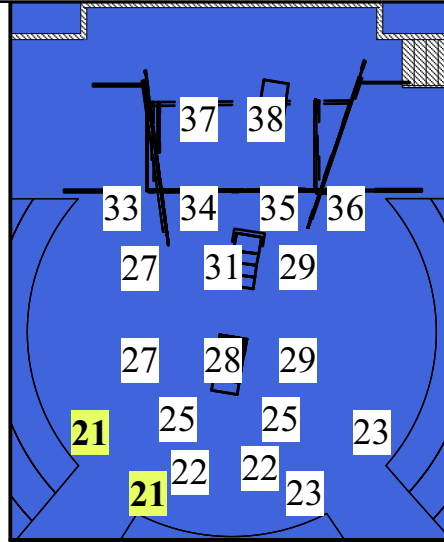

Side <R R53

Side <R R368

Low Side <R R302

Low Side <R R57

Deck Birdies R364

Top R75

Front R54

Side <L R53

Side <L R368

Low Side <L R302

Low Side <L R57

MACHINAL

Directed by: Keith Kirk		Magic Sheet: Basic Systems	
Lighting Designer: Michael Jarett	Rev7	RevDate: 2-6-20	
Asso LD: Austin Harber	VCUarts Theatre	Page 1 of 3	

Pixel Map Groups

- 611: Birdies
- 681: Camera Flashes

Scene 7:

- 271 - Table
- 272 - Lamp
- 273 - Lamp
- 275 - US Practical
- 276 - US Practical

Mover Key

- 401: VL-1100 TD
- 411: VL-1000 TSD
- 431: VL-2500 Spot
- 441: VLX Wash
- 402: VL-2000

Scene 8:

- 281-289: Camera Flash
- Various:
- 471 - Hazer
- 500 - Houselight
- 501 - Aisle Light

MACHINAL		
Directed by: Keith Kirk	Magic Sheet: Movers	
Lighting Designer: Michael Jarett	Rev7	RevDate: 2-6-20
Asso LD: Austin Harber	VCUarts Theatre	Page 2 of 3