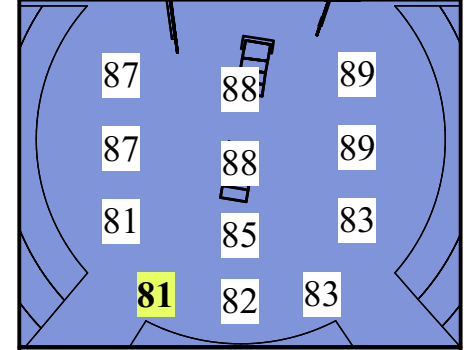

Side <R R53

Side <R R368

Low Side <R R302

Low Side <R R57

Deck Birdies R364

Top R75

Front R54

Side <L R53

Side <L R368

Low Side <L R302

Low Side <L R57

MACHINAL

Directed by: Keith Kirk		Magic Sheet: Basic Systems	
Lighting Designer: Michael Jarett	Rev7	RevDate: 2-6-20	
Asso LD: Austin Harber	VCUarts Theatre	Page 1 of 3	

Pixel Map Groups

- 611: Birdies
- 681: Camera Flashes

Scene 7:

- 271 - Table
- 272 - Lamp
- 273 - Lamp
- 275 - US Practical
- 276 - US Practical

Mover Key

- 401: VL-1100 TD
- 411: VL-1000 TSD
- 431: VL-2500 Spot
- 441: VLX Wash
- 402: VL-2000

Scene 8:

- 281-289: Camera Flash
- Various:
- 471 - Hazer
- 500 - Houselight
- 501 - Aisle Light

MACHINAL		
Directed by: Keith Kirk	Magic Sheet: Movers	
Lighting Designer: Michael Jarett	Rev7	RevDate: 2-6-20
Asso LD: Austin Harber	VCUarts Theatre	Page 2 of 3