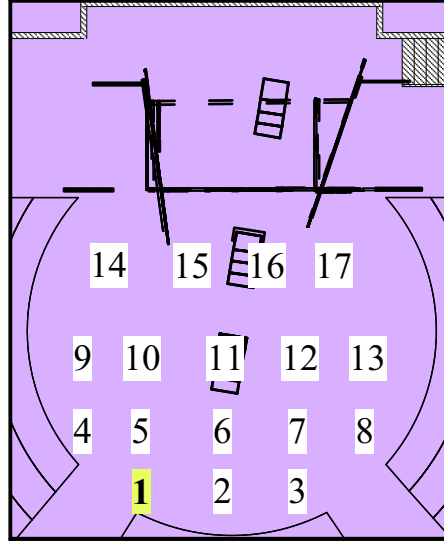

Side <R R53

Side <R R368

Low Side <R R302

Low Side <R R57

Deck Birdies R364

Top R75

Front R54

Side <L R53

Side <L R368

Low Side <L R302

Low Side <L R57

MACHINAL

Directed by: Keith Kirk		Magic Sheet: Basic Systems	
Lighting Designer: Michael Jarett	Rev7	RevDate: 2-6-20	
Asso LD: Austin Harber	VCUarts Theatre	Page 1 of 3	

Pixel Map Groups

- 611: Birdies
- 681: Camera Flashes

Scene 7:

- 271 - Table
- 272 - Lamp
- 273 - Lamp
- 275 - US Practical
- 276 - US Practical

Mover Key

- 401: VL-1100 TD
- 411: VL-1000 TSD
- 431: VL-2500 Spot
- 441: VLX Wash
- 402: VL-2000

Scene 8:

- 281-289: Camera Flash
- Various:
- 471 - Hazer
- 500 - Houselight
- 501 - Aisle Light

MACHINAL		
Directed by: Keith Kirk	Magic Sheet: Movers	
Lighting Designer: Michael Jarett	Rev7	RevDate: 2-6-20
Asso LD: Austin Harber	VCUarts Theatre	Page 2 of 3