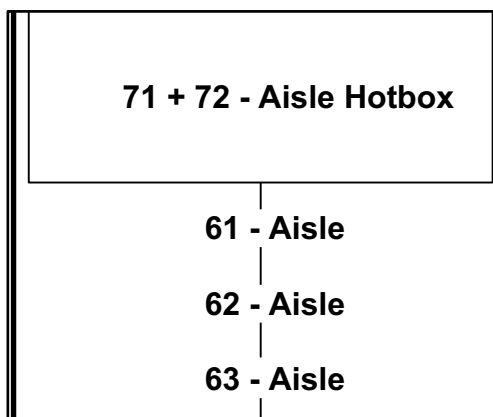

Pixel Map Channels:

- 300 - Server
- 301 - Layer
- 302 - Effects

RICHMOND TRIANGLE PLAYERS	
<i>This Bitter Earth</i>	
MAGIC SHEET	
LD: Austin Harber	PSM: Sofia Malin
Date - 01/20/21	